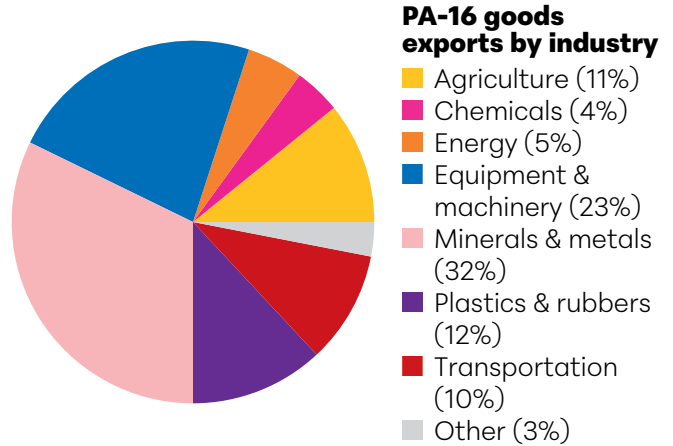

Pennsylvania's 16th district & Canada

An integrated economic & security partnership

3,340 people are employed at the 42 Canadian-owned businesses operating in PA-16

Exports to Canada support 5,950 jobs in PA-16

PA-16 exports $1.1 billion in goods to Canada annually

Top PA-16 goods exports to Canada

Iron, Steel & Ferroalloys.....	$127 million
Plastics Products.....	$96 million
Metal Ores.....	$64 million
Engines & Turbines.....	$62 million
Fruits & Tree Nuts.....	$54 million

PA-16 exports $74 million in services to Canada annually

Top PA-16 services exports to Canada

Travel (including for education).....	$33 million
Business services.....	$13 million
Charges for the use of intellectual property.....	$11 million
Insurance services.....	$7 million
Maintenance & repair services.....	$4 million

Top Canadian-owned businesses in PA-16

- AIM Recycling
- Stantec
- CCL Container
- Bush Industries Furniture
- Westinghouse
- Bessemer and Lake Erie RR Co
- CSI Industries
- Igi The Intl Group
- Labchem
- International Waxes

March 2025

Sources: **Trade Partnership:** Goods exports (2024 data, 2/2025 release), services exports (2023 data, 12/2024 release) and jobs, calculated figures, based on U.S. Census Bureau and U.S. Bureau of Economic Analysis data at state and national levels. **Dun & Bradstreet:** Canadian-owned businesses (2/2025 release). Figures may not add up due to rounding.
Produced by the Embassy of Canada in Washington, D.C.