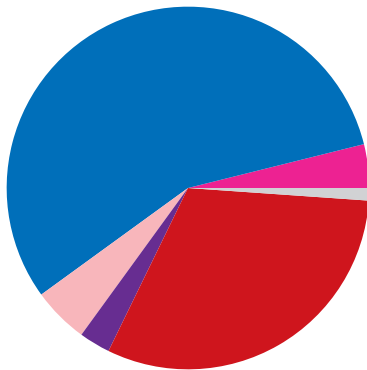

NATRONA COUNTY, WY & CANADA

200 people are employed at the 13 Canadian-owned businesses operating in Natrona County, and an additional 400 jobs depend on goods and services exports to Canada

Natrona County exports $81 million in goods to Canada annually

Top Natrona County goods exports to Canada

■ Ag. & Construction Machinery.....	$35 million
■ Motor Vehicles.....	$21 million
■ Boilers, Tanks & Containers.....	$3 million
■ Pesticides & Fertilizers.....	$3 million
■ Plastics Products.....	$2 million

Natrona County exports $7 million in services to Canada annually

Top Natrona County services exports to Canada

Travel (including for education).....	$4 million
Business services.....	$2 million
Charges for the use of intellectual property.....	$559,000
Financial services.....	$473,000
Maintenance & repair services.....	$472,000

Natrona County goods exports to Canada by industry

■ Chemicals.....	4%.....	$3 million
■ Equipment & machinery.....	56%.....	$45 million
■ Minerals & metals.....	5%.....	$4 million
■ Plastics & rubbers.....	3%.....	$2 million
■ Transportation.....	31%.....	$25 million
■ Other.....	1%.....	$810,000

Natrona County exports to Canada

2024.....	$81 million
2023.....	$74 million
2022.....	$74 million
2021.....	$64 million
2020.....	$62 million
2019.....	$72 million
2018.....	$80 million
2017.....	$54 million

Top Canadian-owned businesses operating in Natrona County

- Uranerz Energy Corporation
- Compass Energy Systems USA
- Packers Plus Energy Services
- Cathedral Energy Services
- Famous Dave's
- Pcondt Technologies
- Ensign US Drilling
- Enerflex Energy Systems
- RBC

March 2025

Sources: **Trade Partnership Worldwide**: Goods exports (2024 data, 2/2025 release), services exports (2023 data, 12/2024 release) and jobs, calculated figures, based on U.S. Census Bureau and U.S. Bureau of Economic Analysis data at state and national levels. **Dun & Bradstreet**: Canadian-owned businesses (2/2025 release). Figures may not add up due to rounding. Produced by the Embassy of Canada in Washington, D.C.