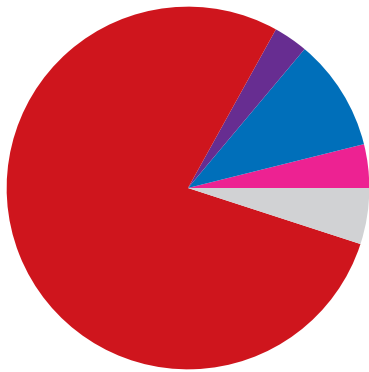

# RUTHERFORD COUNTY, TN & CANADA

250 people are employed at the 20 Canadian-owned businesses operating in Rutherford County, and an additional 3,600 jobs depend on goods and services exports to Canada

Rutherford County exports **\$846 million** in goods to Canada annually

## Top Rutherford County goods exports to Canada

■ Motor Vehicles.....	\$651 million
■ Computer Equipment.....	\$32 million
■ Navigational & Meas. Instruments.....	\$29 million
■ Rubber Products.....	\$21 million
■ Bakery & Tortilla Products.....	\$14 million

## Rutherford County goods exports to Canada by industry

■ Chemicals.....	4%.....	\$32 million
■ Equipment & machinery.....	10%.....	\$87 million
■ Plastics & rubbers.....	3%.....	\$22 million
■ Transportation.....	78%.....	\$663 million
■ Other.....	5%.....	\$42 million

## Rutherford County exports to Canada

2024.....	\$846 million
2023.....	\$1.0 billion
2023.....	\$1.0 billion
2021.....	\$724 million
2020.....	\$641 million
2019.....	\$776 million
2018.....	\$890 million
2017.....	\$916 million