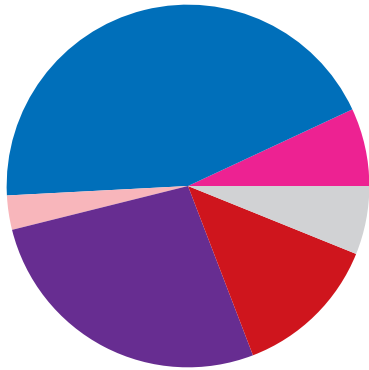

GREENVILLE COUNTY, SC & CANADA

1,750 people are employed at the 54 Canadian-owned businesses operating in Greenville County, and an additional 2,500 jobs depend on goods and services exports to Canada

Greenville County exports \$432 million in goods to Canada annually

Top Greenville County goods exports to Canada

■ Rubber Products.....	\$94 million
■ Engines & Turbines.....	\$42 million
■ Motor Vehicle Parts.....	\$29 million
■ Plastics Products.....	\$25 million
■ Paints, Coatings & Adhesives.....	\$15 million

Greenville County exports \$87 million in services to Canada annually

Top Greenville County services exports to Canada

Business services.....	\$40 million
Travel (including for education).....	\$19 million
Charges for the use of intellectual property..	\$15 million
Financial services.....	\$7 million
Maintenance & repair services.....	\$3 million