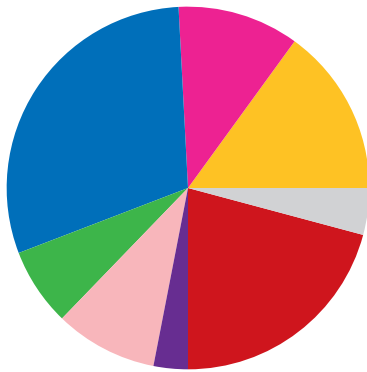

YORK COUNTY, PA & CANADA

450 people are employed at the 21 Canadian-owned businesses operating in York County, and an additional 4,700 jobs depend on goods and services exports to Canada

York County exports **$1.0 billion** in goods to Canada annually

Top York County goods exports to Canada

■ Computer Equipment.....	$61 million
■ Pesticides & Fertilizers.....	$55 million
■ Engines & Turbines.....	$53 million
■ Motor Vehicle Parts.....	$47 million
■ HVAC & Refrigeration Equipment.....	$41 million

York County exports **$45 million** in services to Canada annually

Top York County services exports to Canada

Travel (including for education).....	$20 million
Business services.....	$11 million
Charges for the use of intellectual property....	$7 million
Maintenance & repair services.....	$6 million
Financial services.....	$1 million

York County goods exports to Canada by industry

■ Agriculture.....	15%.....	$150 million
■ Chemicals.....	11%.....	$114 million
■ Equipment & machinery.....	30%.....	$300 million
■ Forest products.....	7%.....	$68 million
■ Minerals & metals.....	9%.....	$89 million
■ Plastics & rubbers.....	3%.....	$27 million
■ Transportation.....	21%.....	$207 million
■ Other.....	4%.....	$40 million

York County exports to Canada

2024.....	$1.0 billion
2023.....	$1.1 billion
2023.....	$1.1 billion
2021.....	$835 million
2020.....	$665 million
2019.....	$789 million
2018.....	$776 million
2017.....	$729 million

Top Canadian-owned businesses operating in York County

- Penn Waste
- Car Wash Partners
- Cascades
- TForce
- Clarios
- York Railway
- Protech Powder Coatings
- Rail Link
- Carrols
- Trans World NY Sub

March 2025

Sources: **Trade Partnership Worldwide**: Goods exports (2024 data, 2/2025 release), services exports (2023 data, 12/2024 release) and jobs, calculated figures, based on U.S. Census Bureau and U.S. Bureau of Economic Analysis data at state and national levels. **Dun & Bradstreet**: Canadian-owned businesses (2/2025 release). Figures may not add up due to rounding. Produced by the Embassy of Canada in Washington, D.C.