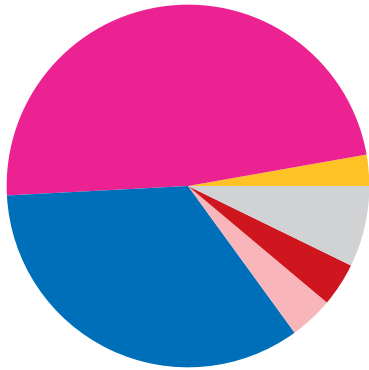

MONTGOMERY COUNTY, PA & CANADA

2,450 people are employed at the 55 Canadian-owned businesses operating in Montgomery County, and an additional 4,900 jobs depend on goods and services exports to Canada

Montgomery County exports $1.1 billion in goods to Canada annually

Top Montgomery County goods exports to Canada

■ Pharmaceuticals & Medicines.....	$460 million
■ Computer Equipment.....	$222 million
■ Navigational & Meas. Instruments.....	$60 million
■ Basic Chemicals.....	$38 million
■ Communications Equipment.....	$32 million

Montgomery County exports $254 million in services to Canada annually

Top Montgomery County services exports to Canada

Business services.....	$103 million
Charges for the use of intellectual property..	$56 million
Financial services.....	$39 million
Insurance services.....	$27 million
Telecommunications, computer & information services	$15 million

Montgomery County goods exports to Canada by industry

■ Agriculture.....	3%.....	$32 million
■ Chemicals.....	48%.....	$515 million
■ Equipment & machinery.....	34%.....	$363 million
■ Minerals & metals.....	4%.....	$38 million
■ Transportation.....	4%.....	$47 million
■ Other.....	7%.....	$75 million

Montgomery County exports to Canada

2024.....	$1.1 billion
2023.....	$1.3 billion
2023.....	$1.3 billion
2021.....	$1.1 billion
2020.....	$802 million
2019.....	$841 million
2018.....	$718 million
2017.....	$676 million

Top Canadian-owned businesses operating in Montgomery County

- Allied Universal
- Vitalyst
- GDI Services
- Louis T Klauder & Associates
- Inkin Pharmaceutical Co
- TForce
- TLC Vision
- Ncc Automated Systems
- Wood Environmental Infrastructure Solutions
- CertaPro Painters

March 2025

Sources: **Trade Partnership Worldwide**: Goods exports (2024 data, 2/2025 release), services exports (2023 data, 12/2024 release) and jobs, calculated figures, based on U.S. Census Bureau and U.S. Bureau of Economic Analysis data at state and national levels. **Dun & Bradstreet**: Canadian-owned businesses (2/2025 release). Figures may not add up due to rounding. Produced by the Embassy of Canada in Washington, D.C.