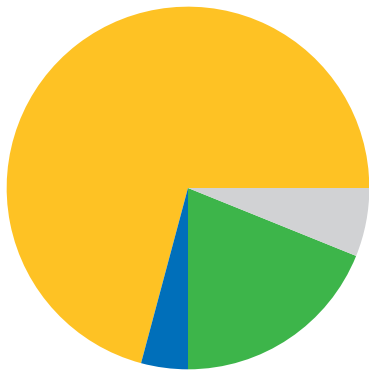

WASHINGTON COUNTY, ME & CANADA

300 people are employed at the 12 Canadian-owned businesses operating in Washington County, and an additional 400 jobs depend on goods and services exports to Canada

Washington County exports **$80 million** in goods to Canada annually

Top Washington County goods exports to Canada

■ Marine Products.....	$40 million
■ Timber & Logs.....	$9 million
■ Aquaculture.....	$8 million
■ Pulp & Paperboard Mill Products.....	$6 million
■ Preserves & Specialty Foods.....	$5 million

Washington County exports **$10 million** in services to Canada annually

Top Washington County services exports to Canada

Transport.....	$8 million
Financial services.....	$732,000
Travel (including for education).....	$660,000
Charges for the use of intellectual property.....	$163,000
Maintenance & repair services.....	$87,000

Washington County goods exports to Canada by industry

■ Agriculture.....	71%.....	$56 million
■ Equipment & machinery.....	4%.....	$3 million
■ Forest products.....	19%.....	$15 million
■ Other.....	6%.....	$5 million

Washington County exports to Canada

2024.....	$80 million
2023.....	$88 million
2023.....	$88 million
2021.....	$128 million
2020.....	$86 million
2019.....	$131 million
2018.....	$145 million
2017.....	$113 million

Top Canadian-owned businesses operating in Washington County

- Maine Wild Blueberry Company
- Cherryfield Foods
- Cooke Seafood
- St Croix Intl Waterway Comm
- Mac's Convenience Stores
- Trans World NY Sub
- Atlantic Salmon ME
- Logistec Terminals
- Icycle Seafoods
- St Croix Courier

March 2025

Sources: **Trade Partnership Worldwide**: Goods exports (2024 data, 2/2025 release), services exports (2023 data, 12/2024 release) and jobs, calculated figures, based on U.S. Census Bureau and U.S. Bureau of Economic Analysis data at state and national levels. **Dun & Bradstreet**: Canadian-owned businesses (2/2025 release). Figures may not add up due to rounding. Produced by the Embassy of Canada in Washington, D.C.