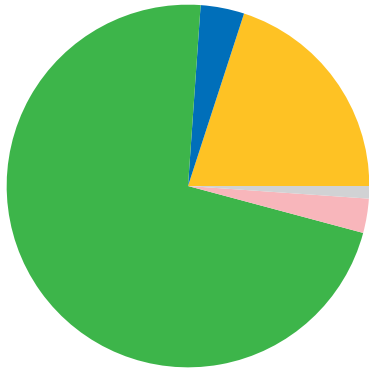

AROOSTOOK COUNTY, ME & CANADA

100 people are employed at the 10 Canadian-owned businesses operating in Aroostook County, and an additional 600 jobs depend on goods and services exports to Canada

Aroostook County exports $110 million in goods to Canada annually

Top Aroostook County goods exports to Canada

■ Pulp & Paperboard Mill Products.....	$40 million
■ Timber & Logs.....	$25 million
■ Preserves & Specialty Foods.....	$15 million
■ Sawmill & Wood Products.....	$8 million
■ Veneer, Plywood & Engineered Wood.....	$4 million

Aroostook County exports $18 million in services to Canada annually

Top Aroostook County services exports to Canada

Transport.....	$13 million
Travel (including for education).....	$2 million
Financial services.....	$1 million
Insurance services.....	$442,000
Charges for the use of intellectual property.....	$374,000

Aroostook County goods exports to Canada by industry

■ Agriculture.....	20%.....	$22 million
■ Equipment & machinery.....	4%.....	$5 million
■ Forest products.....	72%.....	$79 million
■ Minerals & metals.....	3%.....	$3 million
■ Other.....	1%.....	$1 million

Aroostook County exports to Canada

2024.....	$110 million
2023.....	$139 million
2023.....	$139 million
2021.....	$144 million
2020.....	$116 million
2019.....	$130 million
2018.....	$123 million
2017.....	$110 million

Top Canadian-owned businesses operating in Aroostook County

- Irving Consumer Products
- AIM Recycling
- Cavendish Farms
- Nutrien Ag Solutions
- TD Bank NA
- Circle K
- Daaquam Lumber Maine
- CJ Munn Equipment Ltd

March 2025

Sources: **Trade Partnership Worldwide**: Goods exports (2024 data, 2/2025 release), services exports (2023 data, 12/2024 release) and jobs, calculated figures, based on U.S. Census Bureau and U.S. Bureau of Economic Analysis data at state and national levels. **Dun & Bradstreet**: Canadian-owned businesses (2/2025 release). Figures may not add up due to rounding. Produced by the Embassy of Canada in Washington, D.C.