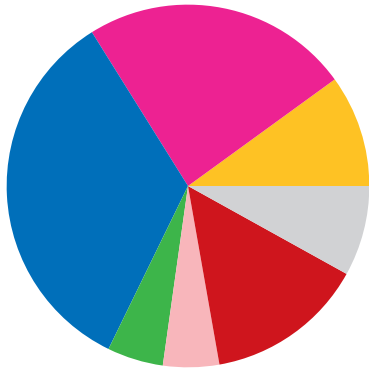

BALTIMORE COUNTY, MD & CANADA

1,150 people are employed at the 44 Canadian-owned businesses operating in Baltimore County, and an additional 2,100 jobs depend on goods and services exports to Canada

Baltimore County exports $271 million in goods to Canada annually

Top Baltimore County goods exports to Canada

■ Pharmaceuticals & Medicines.....	$37 million
■ Aerospace Products & Parts.....	$19 million
■ Soaps, Cleaning Agents & Toiletries.....	$19 million
■ Industrial Machinery.....	$19 million
■ Electrical Equipment & Components.....	$16 million

Baltimore County exports $164 million in services to Canada annually

Top Baltimore County services exports to Canada

Business services.....	$57 million
Travel (including for education).....	$31 million
Financial services.....	$25 million
Charges for the use of intellectual property..	$25 million
Insurance services.....	$17 million

Baltimore County goods exports to Canada by industry

■ Agriculture.....	10%.....	$28 million
■ Chemicals.....	24%.....	$66 million
■ Equipment & machinery.....	34%.....	$92 million
■ Forest products.....	5%.....	$14 million
■ Minerals & metals.....	5%.....	$14 million
■ Transportation.....	14%.....	$38 million
■ Other.....	8%.....	$22 million

Baltimore County exports to Canada

2024.....	$271 million
2023.....	$427 million
2023.....	$427 million
2021.....	$359 million
2020.....	$307 million
2019.....	$338 million
2018.....	$341 million
2017.....	$325 million

Top Canadian-owned businesses operating in Baltimore County

- Element Fleet Corporation
- AMPORTS
- Real Estate Digital
- CCSI
- TGI Fridays
- White Marsh Mall
- D2L
- Z57
- American Pool
- Clarios

March 2025

Sources: **Trade Partnership Worldwide**: Goods exports (2024 data, 2/2025 release), services exports (2023 data, 12/2024 release) and jobs, calculated figures, based on U.S. Census Bureau and U.S. Bureau of Economic Analysis data at state and national levels. **Dun & Bradstreet**: Canadian-owned businesses (2/2025 release). Figures may not add up due to rounding. Produced by the Embassy of Canada in Washington, D.C.