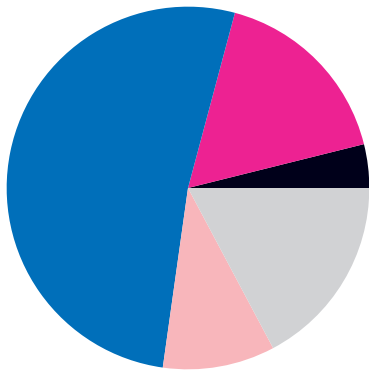

ANNE ARUNDEL COUNTY, MD & CANADA

450 people are employed at the 31 Canadian-owned businesses operating in Anne Arundel County, and an additional 1,750 jobs depend on goods and services exports to Canada

Anne Arundel County exports **$148 million** in goods to Canada annually

Top Anne Arundel County goods exports to Canada

■ Navigational & Meas. Instruments.....	$50 million
■ Soaps, Cleaning Agents & Toiletries.....	$23 million
■ Electrical Equipment.....	$9 million
■ Aluminum.....	$7 million
■ Footwear.....	$4 million

Anne Arundel County exports **$171 million** in services to Canada annually

Top Anne Arundel County services exports to Canada

Travel (including for education).....	$58 million
Business services.....	$47 million
Charges for the use of intellectual property..	$43 million
Transport.....	$18 million
Financial services.....	$3 million

Anne Arundel County goods exports to Canada by industry

■ Apparel & textiles.....	4%.....	$6 million
■ Chemicals.....	17%.....	$25 million
■ Equipment & machinery.....	52%.....	$77 million
■ Minerals & metals.....	10%.....	$16 million
■ Other.....	17%.....	$25 million

Anne Arundel County exports to Canada

2024.....	$148 million
2023.....	$340 million
2023.....	$340 million
2021.....	$232 million
2020.....	$216 million
2019.....	$278 million
2018.....	$282 million
2017.....	$278 million

Top Canadian-owned businesses operating in Anne Arundel County

- Chesapeake Sprinkler Company
- Thayer Lodging Group
- Save Mart Supermarkets
- Carrols
- Flynn
- CGI
- TGI Fridays
- True2Form Collision Repair Centers
- lululemon
- Baja Fresh Westlake Village

March 2025

Sources: **Trade Partnership Worldwide**: Goods exports (2024 data, 2/2025 release), services exports (2023 data, 12/2024 release) and jobs, calculated figures, based on U.S. Census Bureau and U.S. Bureau of Economic Analysis data at state and national levels. **Dun & Bradstreet**: Canadian-owned businesses (2/2025 release). Figures may not add up due to rounding. Produced by the Embassy of Canada in Washington, D.C.