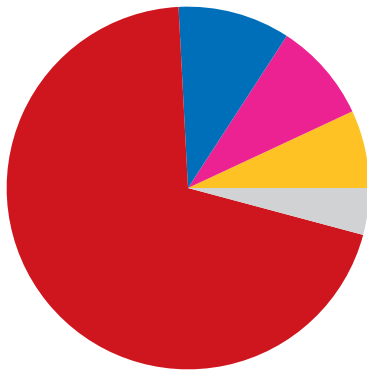

WYANDOTTE COUNTY, KS & CANADA

150 people are employed at the 2 Canadian-owned businesses operating in Wyandotte County, and an additional 1,450 jobs depend on goods and services exports to Canada

Wyandotte County exports \$364 million in goods to Canada annually

Top Wyandotte County goods exports to Canada

■ Motor Vehicles.....	\$244 million
■ Basic Chemicals.....	\$19 million
■ Electrical Equipment & Components.....	\$14 million
■ Soaps, Cleaning Agents & Toiletries.....	\$8 million
■ Motor Vehicle Parts.....	\$8 million

Wyandotte County exports \$18 million in services to Canada annually

Top Wyandotte County services exports to Canada

Business services.....	\$7 million
Travel (including for education).....	\$6 million
Charges for the use of intellectual property....	\$4 million
Maintenance & repair services.....	\$948,000
Telecommunications, computer & information services	\$369,000