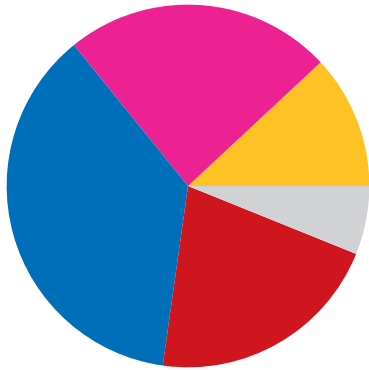

KALAWAO COUNTY AND MAUI COUNTY, HI & CANADA

800 jobs depend on goods and services exports to Canada

Kalawao County and Maui County exports $2 million in goods to Canada annually

Top Kalawao County and Maui County goods exports to Canada

■ Pharmaceuticals & Medicines.....	$480,000
■ Electrical Equipment & Components.....	$356,000
■ Aerospace Products & Parts.....	$355,000
■ Marine Products.....	$217,000
■ Communications Equipment.....	$141,000

Kalawao County and Maui County exports $86 million in services to Canada annually

Top Kalawao County and Maui County services exports to Canada

Travel (including for education).....	$78 million
Transport.....	$3 million
Charges for the use of intellectual property....	$3 million
Business services.....	$2 million
Financial services.....	$346,000

Kalawao County and Maui County goods exports to Canada by industry

■ Agriculture.....	12%.....	$246,000
■ Chemicals.....	24%.....	$495,000
■ Equipment & machinery.....	37%.....	$776,000
■ Transportation.....	21%.....	$444,000
■ Other.....	6%.....	$126,000

Kalawao County and Maui County exports to Canada

2024.....	$2 million
2023.....	$88 million
2023.....	$88 million
2021.....	$15 million
2020.....	$21 million
2019.....	$91 million
2018.....	$94 million
2017.....	$86 million

March 2025

Sources: **Trade Partnership Worldwide**: Goods exports (2024 data, 2/2025 release), services exports (2023 data, 12/2024 release) and jobs, calculated figures, based on U.S. Census Bureau and U.S. Bureau of Economic Analysis data at state and national levels. **Dun & Bradstreet**: Canadian-owned businesses (2/2025 release). Figures may not add up due to rounding. Produced by the Embassy of Canada in Washington, D.C.