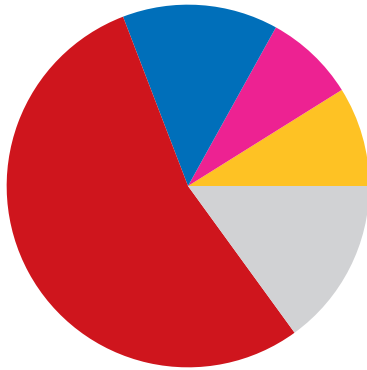

PALM BEACH COUNTY, FL & CANADA

1,250 people are employed at the 92 Canadian-owned businesses operating in Palm Beach County, and an additional 3,350 jobs depend on goods and services exports to Canada

Palm Beach County exports $221 million in goods to Canada annually

Top Palm Beach County goods exports to Canada

■ Aerospace Products & Parts.....	$119 million
■ Medical Equipment & Supplies.....	$16 million
■ Soaps, Cleaning Agents & Toiletries.....	$9 million
■ Pharmaceuticals & Medicines.....	$8 million
■ Engines & Turbines.....	$8 million

Palm Beach County exports $348 million in services to Canada annually

Top Palm Beach County services exports to Canada

Travel (including for education).....	$144 million
Business services.....	$123 million
Charges for the use of intellectual property..	$34 million
Financial services.....	$31 million
Telecommunications, computer & information services	$6 million

Palm Beach County goods exports to Canada by industry

■ Agriculture.....	9%.....	$20 million
■ Chemicals.....	8%.....	$18 million
■ Equipment & machinery.....	14%.....	$31 million
■ Transportation.....	54%.....	$120 million
■ Other.....	15%.....	$33 million

Palm Beach County exports to Canada

2024.....	$221 million
2023.....	$562 million
2023.....	$562 million
2021.....	$316 million
2020.....	$243 million
2019.....	$363 million
2018.....	$339 million
2017.....	$335 million

Top Canadian-owned businesses operating in Palm Beach County

- Prime Management Group
- Capital Confirmation
- TD Bank NA
- lululemon
- Visually
- TLC Vision
- Ecn Direct Mktg Solutions
- Scribblelive
- TGI Fridays
- TForce

March 2025

Sources: **Trade Partnership Worldwide:** Goods exports (2024 data, 2/2025 release), services exports (2023 data, 12/2024 release) and jobs, calculated figures, based on U.S. Census Bureau and U.S. Bureau of Economic Analysis data at state and national levels. **Dun & Bradstreet:** Canadian-owned businesses (2/2025 release). Figures may not add up due to rounding. Produced by the Embassy of Canada in Washington, D.C.