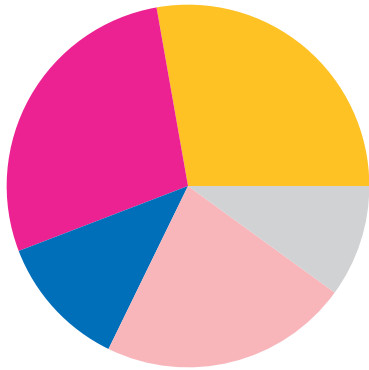

HILLSBOROUGH COUNTY, FL & CANADA

10,750 people are employed at the 171 Canadian-owned businesses operating in Hillsborough County, and an additional 3,550 jobs depend on goods and services exports to Canada

Hillsborough County exports **$364 million** in goods to Canada annually

Top Hillsborough County goods exports to Canada

■ Pesticides & Fertilizers.....	$89 million
■ Nonferrous Metal Products.....	$63 million
■ Marine Products.....	$45 million
■ Vegetables & Melons.....	$36 million
■ Electrical Equipment.....	$23 million

Hillsborough County exports **$372 million** in services to Canada annually

Top Hillsborough County services exports to Canada

Business services.....	$150 million
Travel (including for education).....	$78 million
Insurance services.....	$54 million
Charges for the use of intellectual property..	$50 million
Financial services.....	$19 million

Hillsborough County goods exports to Canada by industry

■ Agriculture.....	28%.....	$101 million
■ Chemicals.....	28%.....	$101 million
■ Equipment & machinery.....	12%.....	$42 million
■ Minerals & metals.....	22%.....	$81 million
■ Other.....	10%.....	$36 million

Hillsborough County exports to Canada

2024.....	$364 million
2023.....	$719 million
2023.....	$719 million
2021.....	$560 million
2020.....	$484 million
2019.....	$669 million
2018.....	$508 million
2017.....	$496 million

Top Canadian-owned businesses operating in Hillsborough County

- TECO Energy
- Peoples Gas
- Tampa Electric Company
- CAE USA
- Fox Protective Service
- AtkinsRéalis
- Chemplast International Corp
- Bausch + Lomb
- Circle K
- International Security Management Group

March 2025

Sources: **Trade Partnership Worldwide**: Goods exports (2024 data, 2/2025 release), services exports (2023 data, 12/2024 release) and jobs, calculated figures, based on U.S. Census Bureau and U.S. Bureau of Economic Analysis data at state and national levels. **Dun & Bradstreet**: Canadian-owned businesses (2/2025 release). Figures may not add up due to rounding. Produced by the Embassy of Canada in Washington, D.C.