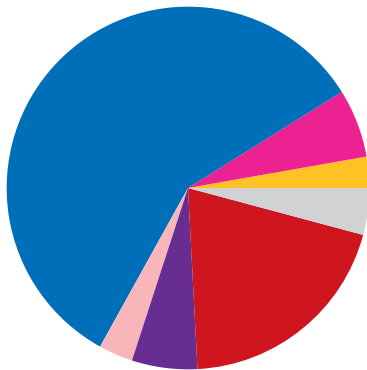

LARIMER COUNTY, CO & CANADA

950 people are employed at the 19 Canadian-owned businesses operating in Larimer County, and an additional 1,450 jobs depend on goods and services exports to Canada

Larimer County exports \$221 million in goods to Canada annually

Top Larimer County goods exports to Canada

■ Engines & Turbines.....	\$64 million
■ Motor Vehicles.....	\$42 million
■ Ag. & Construction Machinery.....	\$17 million
■ Navigational & Meas. Instruments.....	\$15 million
■ Plastics Products.....	\$12 million

Larimer County exports \$77 million in services to Canada annually

Top Larimer County services exports to Canada

Travel (including for education).....	\$39 million
Business services.....	\$18 million
Charges for the use of intellectual property..	\$14 million
Financial services.....	\$3 million
Telecommunications, computer & information services	\$2 million

Larimer County goods exports to Canada by industry

■ Agriculture.....	3%.....	\$6 million
■ Chemicals.....	6%.....	\$14 million
■ Equipment & machinery.....	58%.....	\$128 million
■ Minerals & metals.....	3%.....	\$7 million
■ Plastics & rubbers.....	6%.....	\$13 million
■ Transportation.....	20%.....	\$44 million
■ Other.....	4%.....	\$9 million