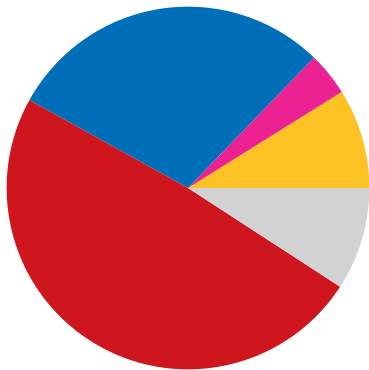

ALAMEDA COUNTY, CA & CANADA

3,450 people are employed at the 98 Canadian-owned businesses operating in Alameda County, and an additional 7,550 jobs depend on goods and services exports to Canada

Alameda County exports $1.2 billion in goods to Canada annually

Top Alameda County goods exports to Canada

■ Motor Vehicles.....	$537 million
■ Computer Equipment.....	$75 million
■ Medical Equipment & Supplies.....	$57 million
■ Electrical Equipment & Components.....	$54 million
■ Navigational & Meas. Instruments.....	$51 million

Alameda County exports $578 million in services to Canada annually

Top Alameda County services exports to Canada

Charges for the use of intellectual property	$180 million
Business services.....	$161 million
Telecommunications, computer & information services	$116 million
Travel (including for education).....	$95 million
Transport.....	$16 million

Alameda County goods exports to Canada by industry

■ Agriculture.....	9%.....	$104 million
■ Chemicals.....	4%.....	$47 million
■ Equipment & machinery.....	29%.....	$353 million
■ Transportation.....	49%.....	$586 million
■ Other.....	9%.....	$109 million

Alameda County exports to Canada

2024.....	$1.2 billion
2023.....	$1.8 billion
2023.....	$1.8 billion
2021.....	$1.7 billion
2020.....	$1.7 billion
2019.....	$1.8 billion
2018.....	$1.7 billion
2017.....	$1.4 billion

Top Canadian-owned businesses operating in Alameda County

- Save Mart Supermarkets
- Celestica
- BMO Harris Bank
- Transcontinental
- Unity Courier Service
- Solta Medical Distribution
- Enablence
- Blackbird Logistics Corp
- Array Information Tech
- Trimac Transportation

March 2025

Sources: **Trade Partnership Worldwide**: Goods exports (2024 data, 2/2025 release), services exports (2023 data, 12/2024 release) and jobs, calculated figures, based on U.S. Census Bureau and U.S. Bureau of Economic Analysis data at state and national levels. **Dun & Bradstreet**: Canadian-owned businesses (2/2025 release). Figures may not add up due to rounding. Produced by the Embassy of Canada in Washington, D.C.