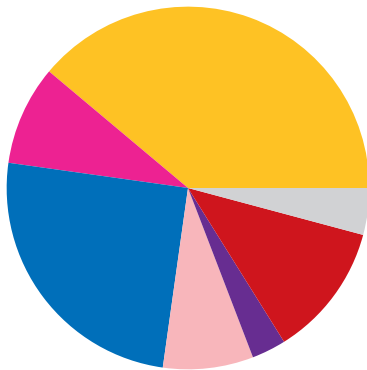

PINAL COUNTY, AZ & CANADA

400 people are employed at the 25 Canadian-owned businesses operating in Pinal County, and an additional 350 jobs depend on goods and services exports to Canada

Pinal County exports $48 million in goods to Canada annually

Top Pinal County goods exports to Canada

■ Navigational & Meas. Instruments.....	$9 million
■ Vegetables & Melons.....	$8 million
■ Motor Vehicle Parts.....	$5 million
■ Fruits & Tree Nuts.....	$4 million
■ Dairy Products.....	$2 million

Pinal County exports $16 million in services to Canada annually

Top Pinal County services exports to Canada

Travel (including for education).....	$11 million
Business services.....	$2 million
Charges for the use of intellectual property....	$2 million
Telecommunications, computer & information services	$652,000
Maintenance & repair services.....	$426,000

Pinal County goods exports to Canada by industry

■ Agriculture.....	39%.....	$19 million
■ Chemicals.....	9%.....	$4 million
■ Equipment & machinery.....	25%.....	$12 million
■ Minerals & metals.....	8%.....	$4 million
■ Plastics & rubbers.....	3%.....	$2 million
■ Transportation.....	12%.....	$6 million
■ Other.....	4%.....	$2 million

Pinal County exports to Canada

2024.....	$48 million
2023.....	$63 million
2023.....	$63 million
2021.....	$48 million
2020.....	$37 million
2019.....	$46 million
2018.....	$44 million
2017.....	$47 million

Top Canadian-owned businesses operating in Pinal County

- CST Brands
- Circle K
- Price Industries
- BMO Harris Bank
- HDd Co Inc A Corp of Ore
- TransCanada
- Heavens Medical PLC
- Nutrien Ag Solutions
- Florence Copper
- Crossing Group (usa)

March 2025

Sources: **Trade Partnership Worldwide:** Goods exports (2024 data, 2/2025 release), services exports (2023 data, 12/2024 release) and jobs, calculated figures, based on U.S. Census Bureau and U.S. Bureau of Economic Analysis data at state and national levels. **Dun & Bradstreet:** Canadian-owned businesses (2/2025 release). Figures may not add up due to rounding. Produced by the Embassy of Canada in Washington, D.C.