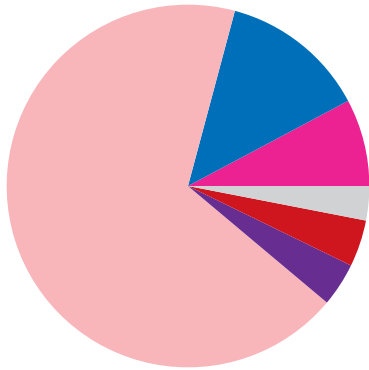

MISSISSIPPI COUNTY, AR & CANADA

150 people are employed at the 5 Canadian-owned businesses operating in Mississippi County, and an additional 450 jobs depend on goods and services exports to Canada

Mississippi County exports **$113 million** in goods to Canada annually

Top Mississippi County goods exports to Canada

■ Iron, Steel & Ferroalloys.....	$69 million
■ Electrical Equipment & Components.....	$5 million
■ Pesticides & Fertilizers.....	$5 million
■ Plastics Products.....	$4 million
■ Motor Vehicle Parts.....	$4 million

Mississippi County exports **$2 million** in services to Canada annually

Top Mississippi County services exports to Canada

Maintenance & repair services.....	$713,000
Financial services.....	$466,000
Charges for the use of intellectual property.....	$347,000
Business services.....	$256,000
Travel (including for education).....	$247,000

Mississippi County goods exports to Canada by industry

■ Chemicals.....	8%.....	$9 million
■ Equipment & machinery.....	13%.....	$15 million
■ Minerals & metals.....	68%.....	$76 million
■ Plastics & rubbers.....	4%.....	$5 million
■ Transportation.....	4%.....	$4 million
■ Other.....	3%.....	$3 million

Mississippi County exports to Canada

2024.....	$113 million
2023.....	$154 million
2023.....	$154 million
2021.....	$132 million
2020.....	$66 million
2019.....	$76 million
2018.....	$76 million
2017.....	$124 million

Top Canadian-owned businesses operating in Mississippi County

- Actagro
- JMS Russel Metals Corp
- Nutrien Ag Solutions
- Franchise Management Investors

March 2025

Sources: **Trade Partnership Worldwide**: Goods exports (2024 data, 2/2025 release), services exports (2023 data, 12/2024 release) and jobs, calculated figures, based on U.S. Census Bureau and U.S. Bureau of Economic Analysis data at state and national levels. **Dun & Bradstreet**: Canadian-owned businesses (2/2025 release). Figures may not add up due to rounding. Produced by the Embassy of Canada in Washington, D.C.